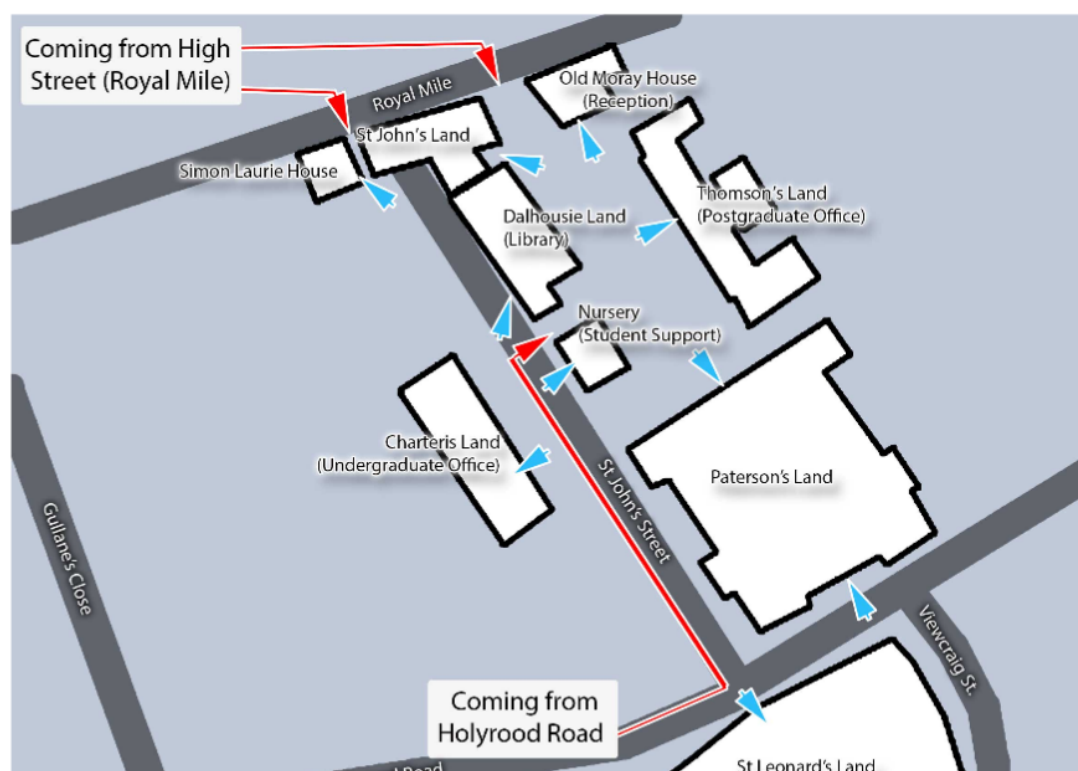

Centre on Constitutional Change

University of Edinburgh
St John's Land (3rd Floor)
Holyrood Road
Edinburgh
EH8 8AQ

CENTRE ON
CONSTITUTIONAL
CHANGE

Directions to St John's Land

From Holyrood Road:

Turn into St John's Street, turn right past the Reception into the paved quad and turn left. We are located at the top left-hand corner in St John's Land.

From High Street/Royal Mile: Pedestrian access only. Either:

- Walk under the archway, turn left at the gates into the paved quad. We are located at the top left-hand corner in St John's Land.
- Walk through the gates directly off High Street/Royal Mile. Go down steps and turn right to St John's Land.